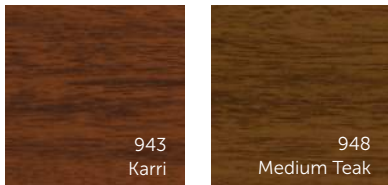

TRUVENT® WOODGRAIN COLORS