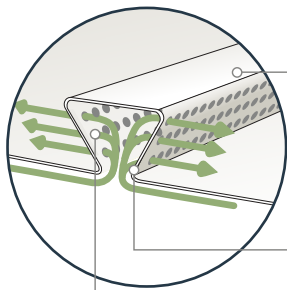

TruVent®

HIDDEN VENT SOFFIT

Great design with superior ventilation.

TruVent® Hidden Vent Soffit beautifully combines form with function. It's crisp, clean lines give the distinctive look of real wood slats, while providing superior ventilation.

Intelligent Design. Simply Brilliant.

- The unique I-Beam construction was engineered for optimum strength.
- The trapezoidal cross sectional shape maximizes rigidity.
- The patented angle slot design hides vent holes, while providing additional stiffness.