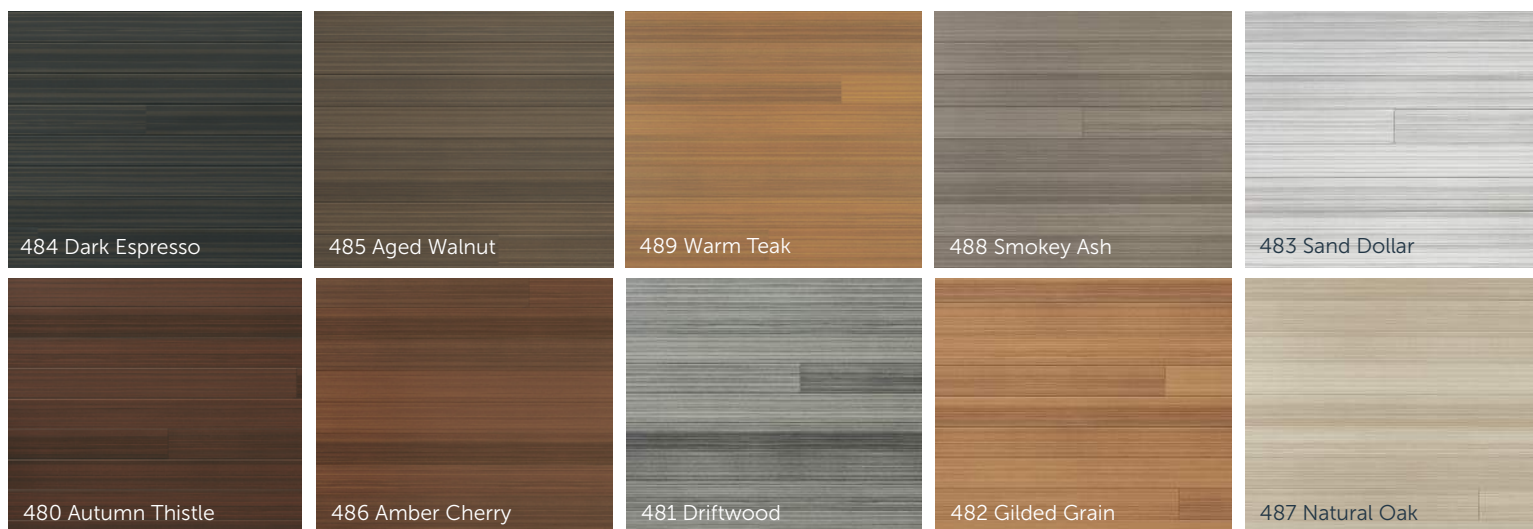

V E S T A[®]

S T E E L S I D I N G

THE LOOK

- Vesta Plank in Ironstone
- Vesta Plank as porch ceiling and siding in Gilded Grain
- Fascia, drip edge and window trim in Black

- **HD3 WOODGRAIN**
HD3 is our patent-pending, high definition, tri-color paint application that captures light, medium and dark woodgrain details, creating a multidimensional and naturally accurate look that's engineered to maintain its color for a lifetime.
- **BEAUTIFUL FOR GENERATIONS**
Kynar 500[®] (70% PVDF) and Kynar[®] (50% PVDF), are a thermally-set paint system that creates a thick film barrier which provides excellent resistance against fade and chalking keeping your siding beautiful for a lifetime.

Note: Woodgrain colors have the Kynar 500[®] PVDF coating, and solid colors have the Kynar[®] coating.
- **VARIEGATED WOODGRAINS**
Six unique and harmoniously hand-drafted prints make up each woodgrain to create a signature style that looks good up-close and at a distance.
- **STRENGTH**
The 5" high Vesta panels combined with a thickness of 0.020" galvanized steel provides the necessary strength for a quality appearance.

U.S. Patent No.: 10,508,455; 10,760,282
Canadian Patent Pending

THE PALETTE

HD3 WOOGRAINS

Each box will contain all 6 variegated panels
8 ft Plank (15 pcs/ctn)

U.S. Copyright:

© Autumn Thistle Woodgrain Artwork VAu1-378-233 © Sand Dollar Woodgrain Artwork VAu1-378-183

© Driftwood Woodgrain Artwork VAu1-378-232 © Gilded Grain Woodgrain Artwork VAu1-382-425

SOLID COLORS

12 ft Plank (10 pcs/ctn)

Although we make every effort to ensure color accuracy in our printing process, your final products may not be an exact match to those displayed.