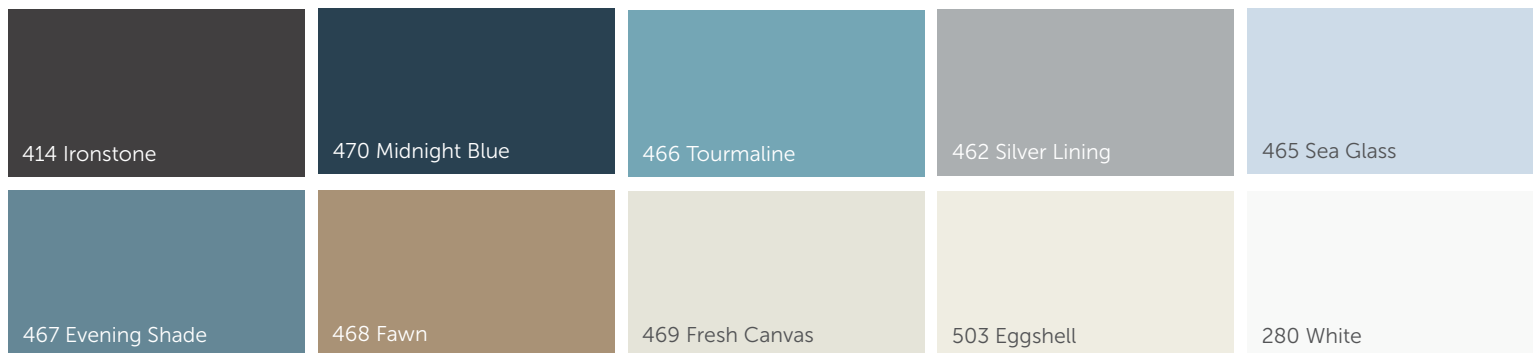

V E S T A[®]

S T E E L S I D I N G

THE LOOK

- Vesta Plank in Ironstone
- Vesta Plank as porch ceiling and siding in Gilded Grain
- Fascia, drip edge and window trim in Black

- **HD3 WOODGRAIN**
HD3 is our patent-pending, high definition, tri-color paint application that captures light, medium and dark woodgrain details, creating a multidimensional and naturally accurate look that's engineered to maintain its color for a lifetime.
- **BEAUTIFUL FOR GENERATIONS**
Kynar 500[®] (70% PVDF) and Kynar[®] (50% PVDF), are a thermally-set paint system that creates a thick film barrier which provides excellent resistance against fade and chalking keeping your siding beautiful for a lifetime.

Note: Woodgrain colors have the Kynar 500[®] PVDF coating, and solid colors have the Kynar[®] coating.
- **VARIEGATED WOODGRAINS**
Six unique and harmoniously hand-drafted prints make up each woodgrain to create a signature style that looks good up-close and at a distance.
- **STRENGTH**
The 5" high Vesta panels combined with a thickness of 0.020" galvanized steel provides the necessary strength for a quality appearance.

U.S. Patent No.: 10,508,455; 10,760,282
Canadian Patent Pending

THE PALETTE

HD3 WOOGRAINS

Each box will contain all 6 variegated panels
8 ft Plank (15 pcs/ctn)

U.S. Copyright:

© Autumn Thistle Woodgrain Artwork VAu1-378-233 © Sand Dollar Woodgrain Artwork VAu1-378-183

© Driftwood Woodgrain Artwork VAu1-378-232 © Gilded Grain Woodgrain Artwork VAu1-382-425

SOLID COLORS

12 ft Plank (10 pcs/ctn)

Although we make every effort to ensure color accuracy in our printing process, your final products may not be an exact match to those displayed.