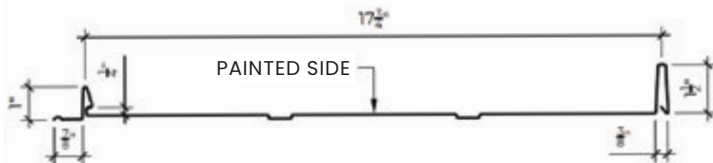

La RENOMMÉE

PRODUCT SPECIFICATIONS

WIDTH: 17-3/4"

THICKNESS: 24G

LENGTH: Lengths up to 16 feet.

MOLDINGS

Finishing moldings for roofs and walls are also available in several styles.

SUSTAINABLE